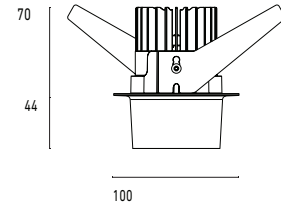

101 10 000315.022

Model

Name	Mono 100 Type 3 Recessed Downlighter
Finish	Structured Black
Area	Indoor

System

Power (Luminaire)	16W
Power (System)	19W
Voltage	240V-AC
Optics	Rotationally Symmetrical Direct 15°
Colour Temperature	4000°K
Luminous Flux	1548lm
TM30	Rf95 Rg103
CRI	Ra97
Lumen Maintenance	L90 B10 50000hrs
Chromacity	<3 McAdam Step Ellipse
Articulation	Fixed
Cut-Out	
Ingress Protection	IP44
Control Device	Remote Phase DIM (Included)
Class	III